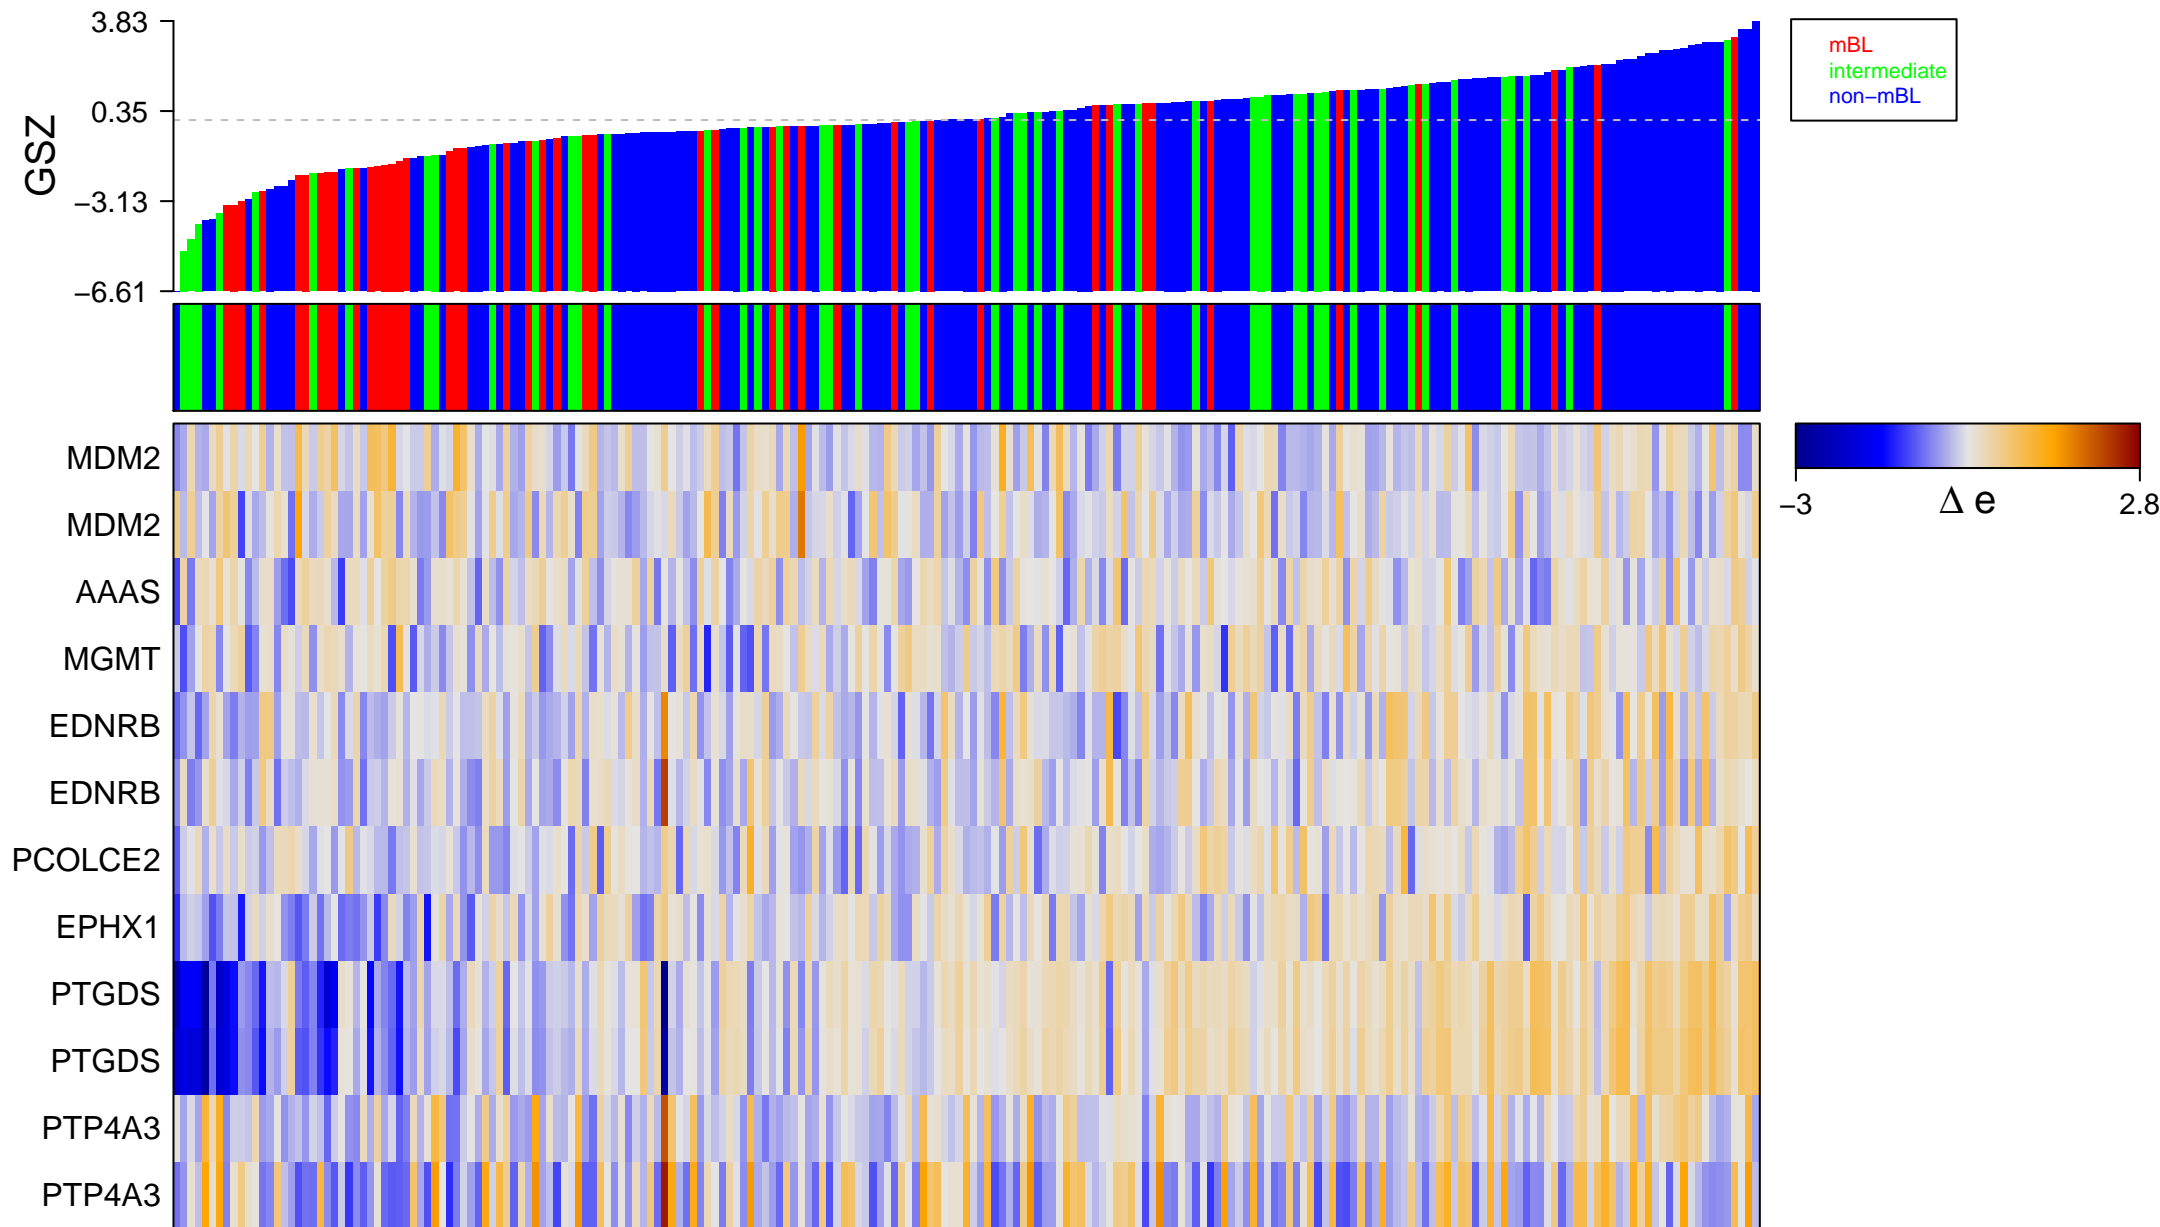

MCGOWAN_RSP6_TARGETS_UP

MCGOWAN_RSP6_TARGETS_UP

■ on
■ -
□ off

MCGOWAN_RSP6_TARGETS_UP