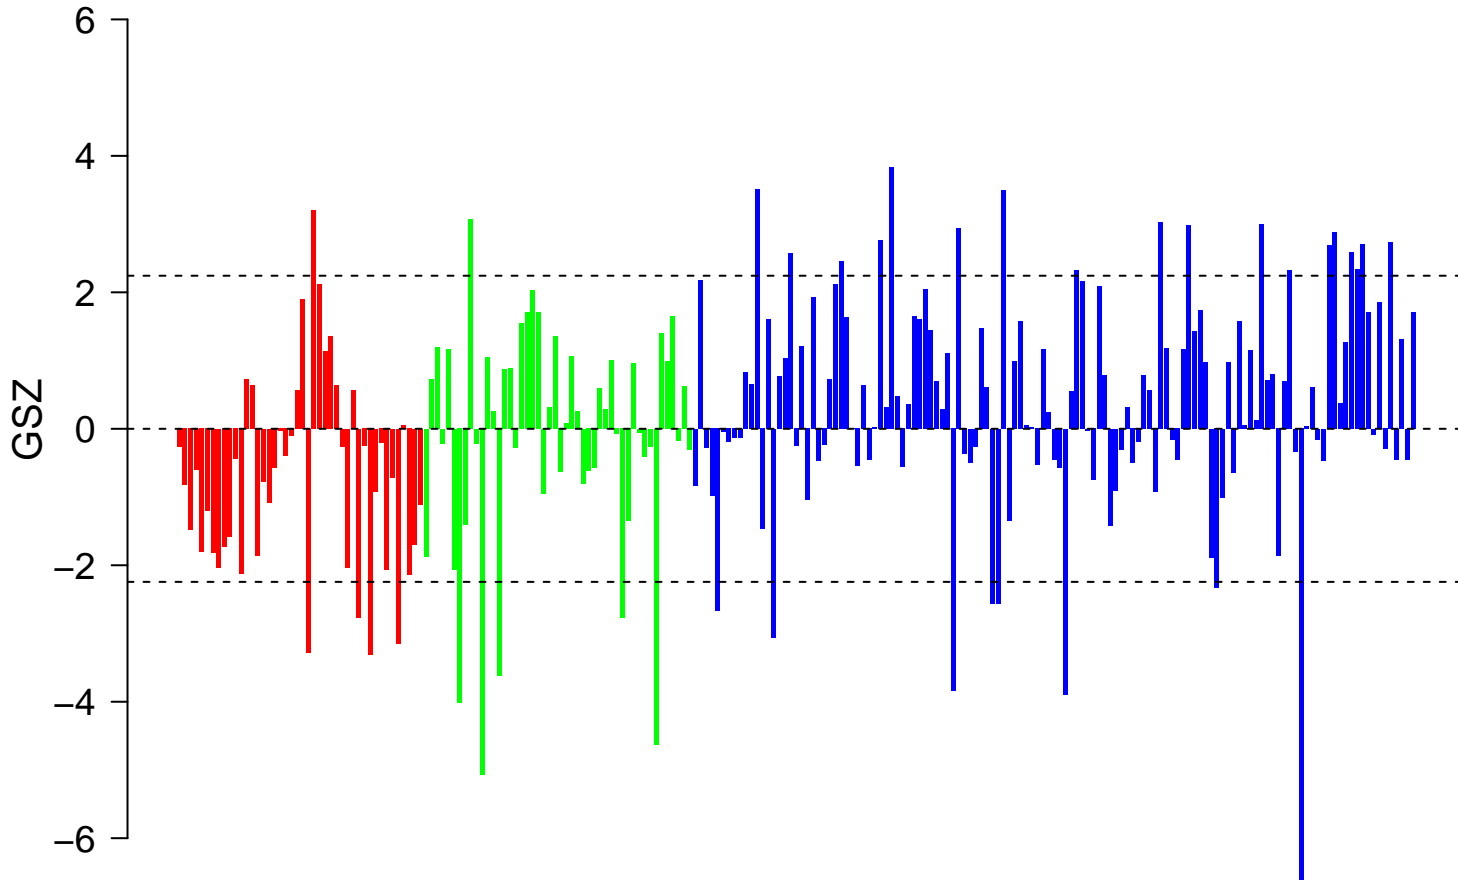

MCGOWAN_RSP6_TARGETS_UP

MCGOWAN_RSP6_TARGETS_UP

■ on
■ -
□ off

MCGOWAN_RSP6_TARGETS_UP